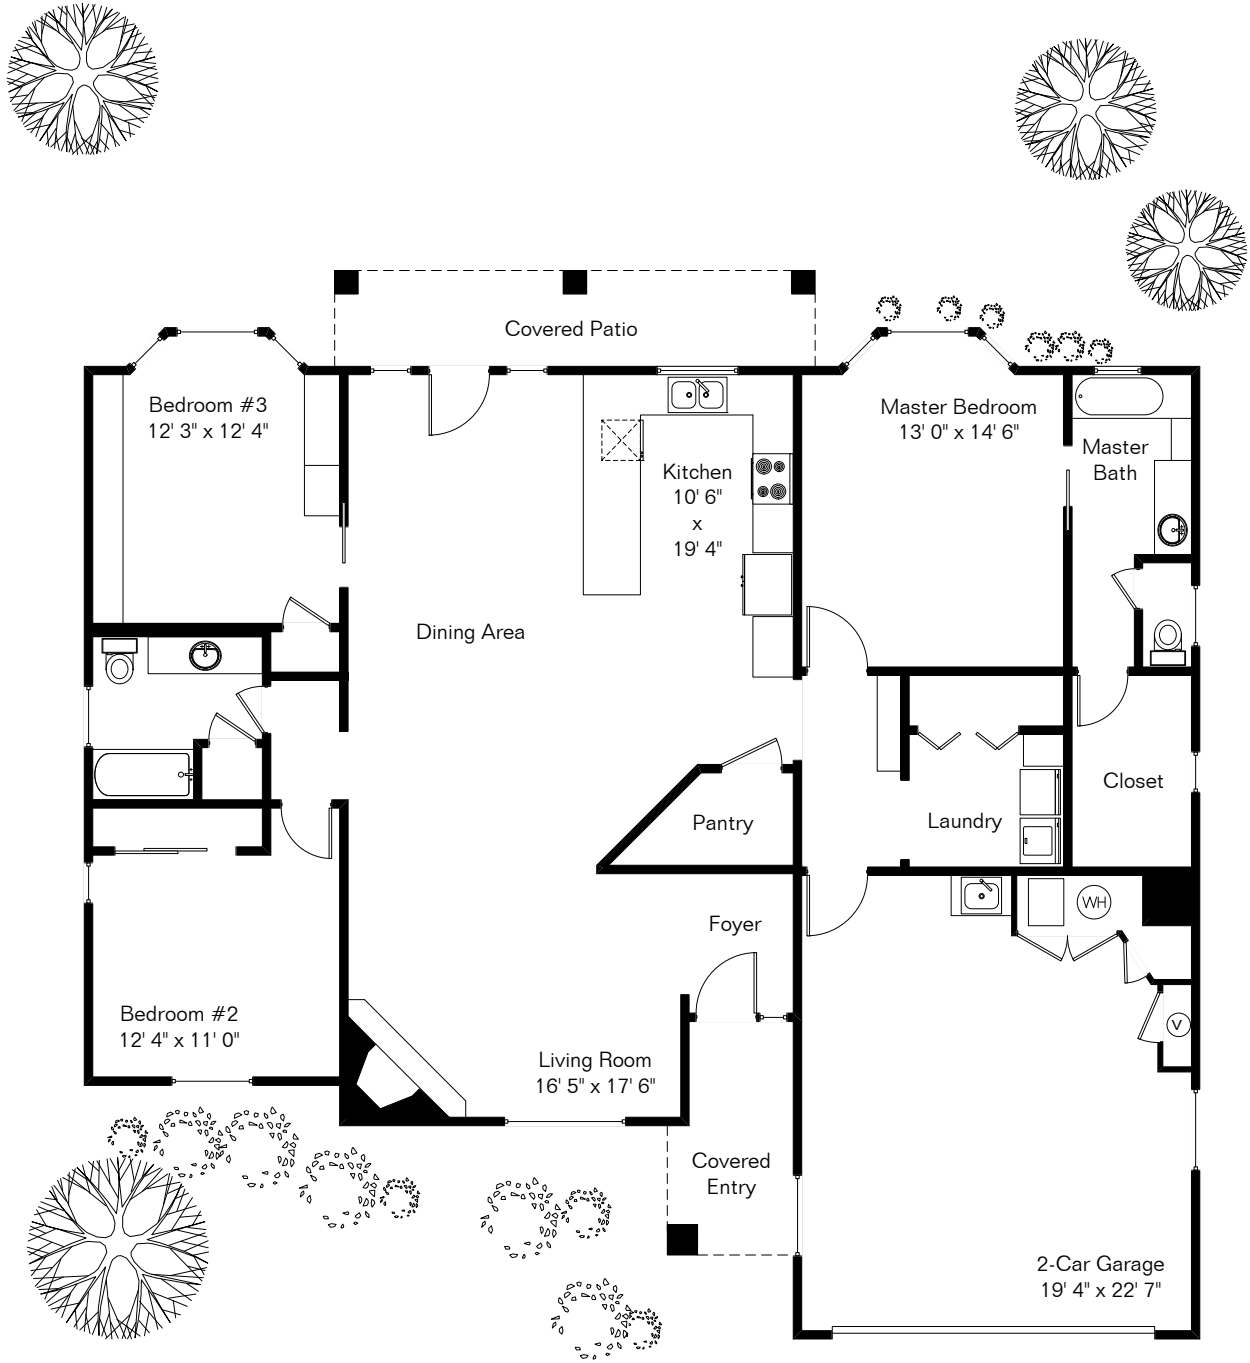

The square footages and room size information are deemed to be reliable but are not guaranteed and should be independently verified.

9220 N Portulaca Dr

Living Area 1,819 Sq Ft
Garage 454 Sq Ft

Site Visit February 2017

0 ft. 6 ft. 10 ft. 20 ft.

Copyright 2017 Floor Plans First! LLC
All Rights Reserved.

www.FloorPlansFirst.com

Toll Free (877) 887-1500
Voice (520) 881-1500
Fax (520) 791-7701

Floor Plans First!
See the Floor Plan First